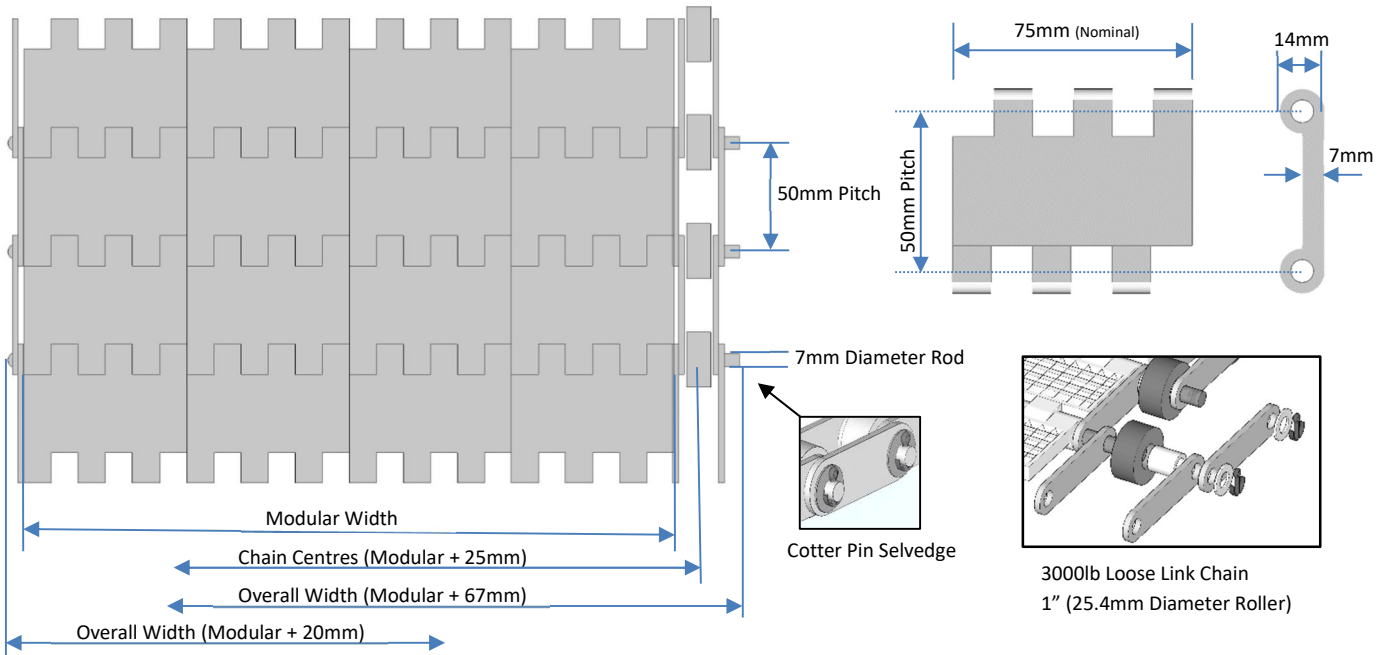

## 50mm Plastic Modular Belt

No Sidechain (Welded Washer)

With Sidechain (3000lb Loose Link)

### Module Types

M7 Slotted

M8 Perforated

M9 Solid Top

M9a Solid (Covered knuckle)

### Crossflights

12mm High

25mm High

50mm High

75mm High

### Belt Details

<b>Module Type</b>	
<b>Module Material</b>	
Polypropylene / Acetal / GFN (Zytel)	
<b>Belt Dimensions</b>	
<b>Length</b>	
<b>Width</b>	Modular
(if chain edge)	Chain Centres
	Overall
<b>Options</b>	
<b>Crossflights</b>	
	Flight Height
	Flight Width
	Flight Pitch