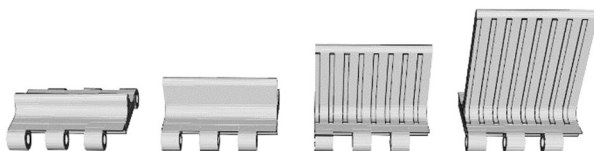

## 50mm Plastic Modular Belt

No Sidechain (Welded Washer)

With Sidechain (3000lb Loose Link)

### Module Types

M7 Slotted

M8 Perforated

M9 Solid Top

M9a Solid (Covered knuckle)

### Crossflights

12mm High

25mm High

50mm High

75mm High

### Belt Details

<b>Module Type</b>	
<b>Module Material</b>	
Polypropylene / Acetal / GFN (Zytel)	
<b>Belt Dimensions</b>	
<b>Length</b>	
<b>Width</b>	Modular
(if chain edge)	Chain Centres
	Overall
<b>Options</b>	
<b>Crossflights</b>	
	Flight Height
	Flight Width
	Flight Pitch